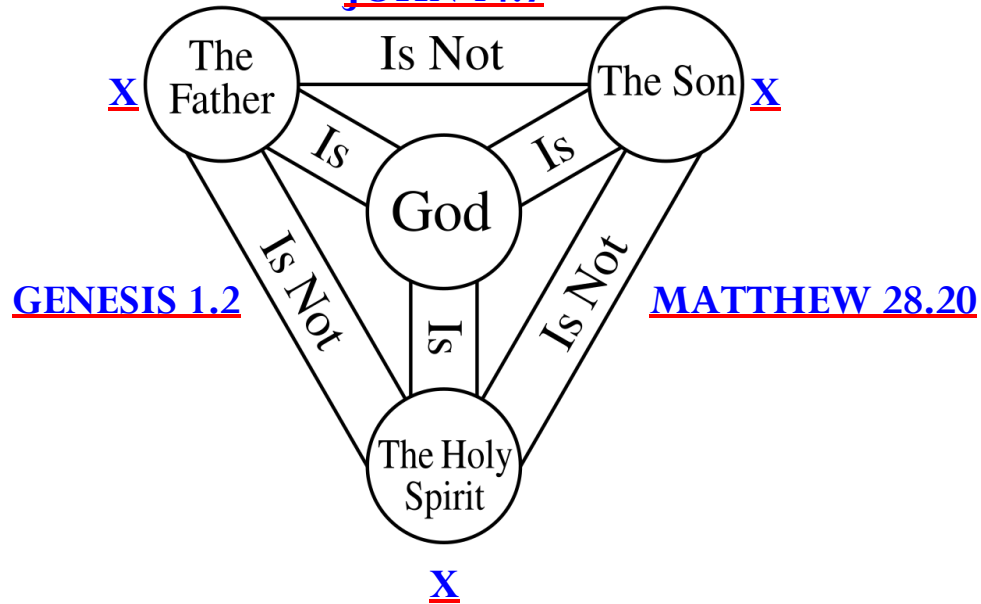

TRIUNE ~~~~~ FALSE GOD HEAD ~~~~~ SHIELD

EXODUS 20.4-5 X DEUTERONOMY 5.8-9

MARK 13.1 ~~~~~ 8

{MANY WILL COME}

IN MY NAME

SAYING

{‘I AM HE!’ X ‘I AM HE!’}

{THEY WILL LEAD MANY ASTRAY !!!!!!!}

X X X

JOHN 14.7

X

X X X

EHYEH ~ ASHER ~ EHYEH

NATIVE 2 HIM