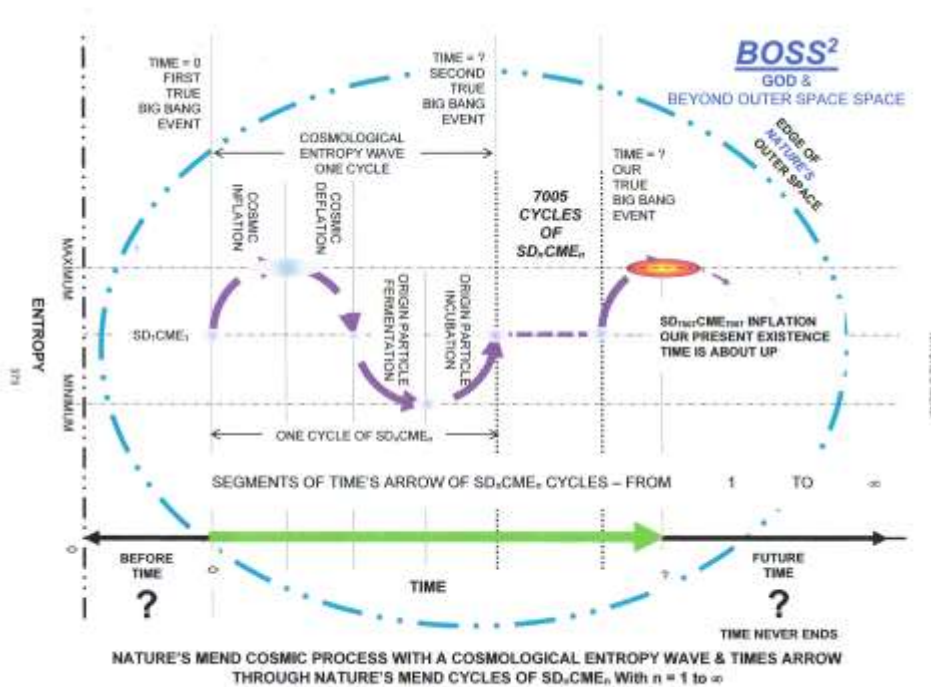

THE FOLLOWING SHARES ~ JOGS ~ ETAL WORKS R WHAT i BELIEVE HAVE BEEN REVEALED SO FAR !!!!!X!!!!!!X! ][ !X!!!!!!X!!!!!!

JOG.1863 ~~~~ X ~~~~ X ~~~~ JOG.1892 ETAL

A&Q ][ Q&A:

1. SO DO THEY ~~~~~ THE COSMOS ~~~~~ TIME ~~~~~ REALLY EVER END ????
2. THAT ANSWER IS NOT CRITICAL TO our CURRENT JOGging 4 END TIMES !!!!
3. HOWEVER ~~~~~ THIS NEW GRAND EXPLANATION THEORY ~~~~~ DOES REVEAL AT LEASE ~~~~~ ONE AN ABSOLUTE !!!!
4. THE ONE TRUE MOST HIGH GOD IS PERFECT & MERCIFUL !!!!!X!!!!!! ][ !!!!!X!!!!!!
5. 4 IN EACH TIME SEGMENT OF A CYCLE OF THE COSMOS ~~~~~ BIRTH ~~~~~ REBIRTH ~~~~~ LOST SOULS ~~~~~ GET ANOTHER CHANCE TO RETURN TO & BE ACCEPTED BY THE ONE TRUE MOST HIGH GOD !!!!!X!!!!!!X! ~~~~~ !X!!!!!!X!!!!!! ~~~~~ ][ MATTHEW 7.13 & 14