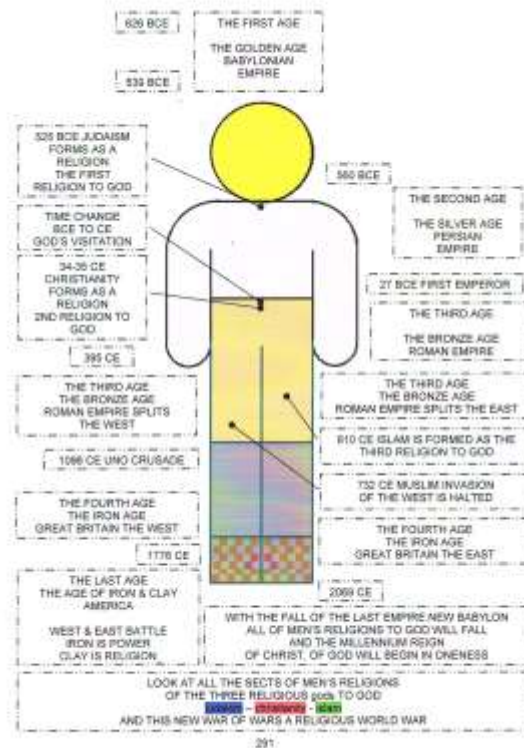

THE FOLLOWING SHARES ~ JOGS ~ ETAL WORKS R WHAT I BELIEVE HAVE BEEN REVEALED SO FAR !!!!!X!!!!!!X!][!X!!!!!!X!!!!!!

JOG.1863 ~~~~ X ~~~~ X ~~~~ JOG.1892 ETAL

A&Q][Q&A:

1. **SO AROUND 732 CE** ~~~~~ THE FIRST 3 BEASTS OF THE DRAGON { REVELATION CHAPTER 13 } ~~~~~ WERE SET UP ~~~~~ THEY WORK TO CONSUME ~~~~~ MAKE AS MEMBERS OR MURDER ~~~~~ MAKE DESOLATE ~~~~~ FROM THE ONE TRUE MOST HIGH GOD all the children OF THE ONE TRUE MOST HIGH GOD !!!!!X!!!!!!X!!!!!!X666X!!!!xbillions]]]]]]]] !X!!!!!!X!!!!!! MATTHEW 7.13 & 14 !!!!!X!!!!!!X!!!!!!
2. THE 3 FOUL SPIRITS HAVE BEEN AT WAR OVER THE ONE TRUE MOST HIGH GOD EVER SINCE !!!!!X!!!!!!X!!!!!!]]]]]]]] !!!!!X!!!!!!
3. HOWEVER: "BLESSED is he who WAITS { DOES NOT JOIN ONE OF THE 3 FOUL SPIRITS } & COMES TO THE THOUSAND THREE HUNDRED AND THIRTY-FIVE DAYS { 1335 YRS }." !!!!!X!!!!!! DANIEL 12.11 2ND PART
4. THUS u ADD 1335 TO 734 & THE RESULT IS 2069 CE !!!!
5. 2069 ~ 1000 ~ 1 DAY ~ JD ~ END TIMES ????
6. THERE IS A 4TH BEAST IN DANIEL CHAPTER 7 X REVELATION 16.13-14 ????
7. PEAZ READ ~ STUDY ~ CONTEMPLATE ~ UNDERSTAND ~~~~~ THE WORD OF THE ONE TRUE MOST HIGH GOD ~~~~~ BEFORE END TIMES !X!!!!!!X!!!!!!
8. WHAT ABOUT **nebuchadnezzar's DREAM OF A GREAT STATUE IN DANIEL CHAPTER 2** ???? TOG_1 pg 291 ~~~~~ SEE INSERT BELOW